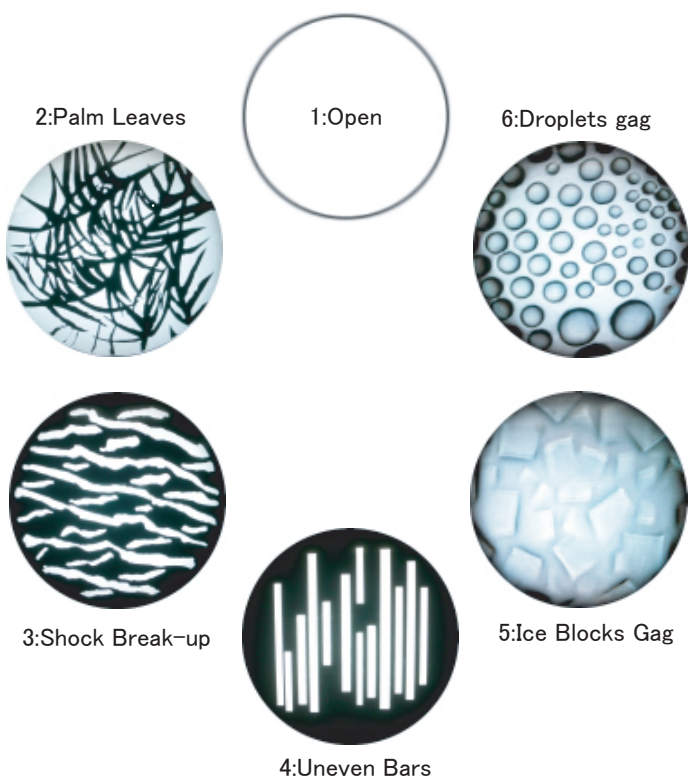

VARI LITE VL3000 Spot Standard Gobo & Fix Color

Wheel 1

Wheel 3

Wheel 2

Color Wheel